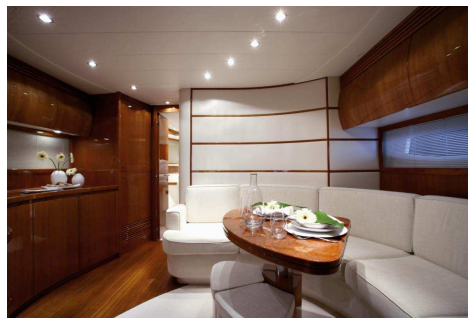

# M/Y MAYOTTE BOAT

Builder	Pershing	Model	Pershing 50'
Length	15.83 meters	Beam	4.38 meters
Engines	2 x 900 hp Man	Fuel consumption	150 lph
Cruising speed	25 knots	Max speed	28 knots
Flag	French	Crew	1 (captain)
Cabins	3 (master, VIP, twin)	Home Port	Antibes
Daily rate	€ 2,700.00	Weekly rate	17,000.00